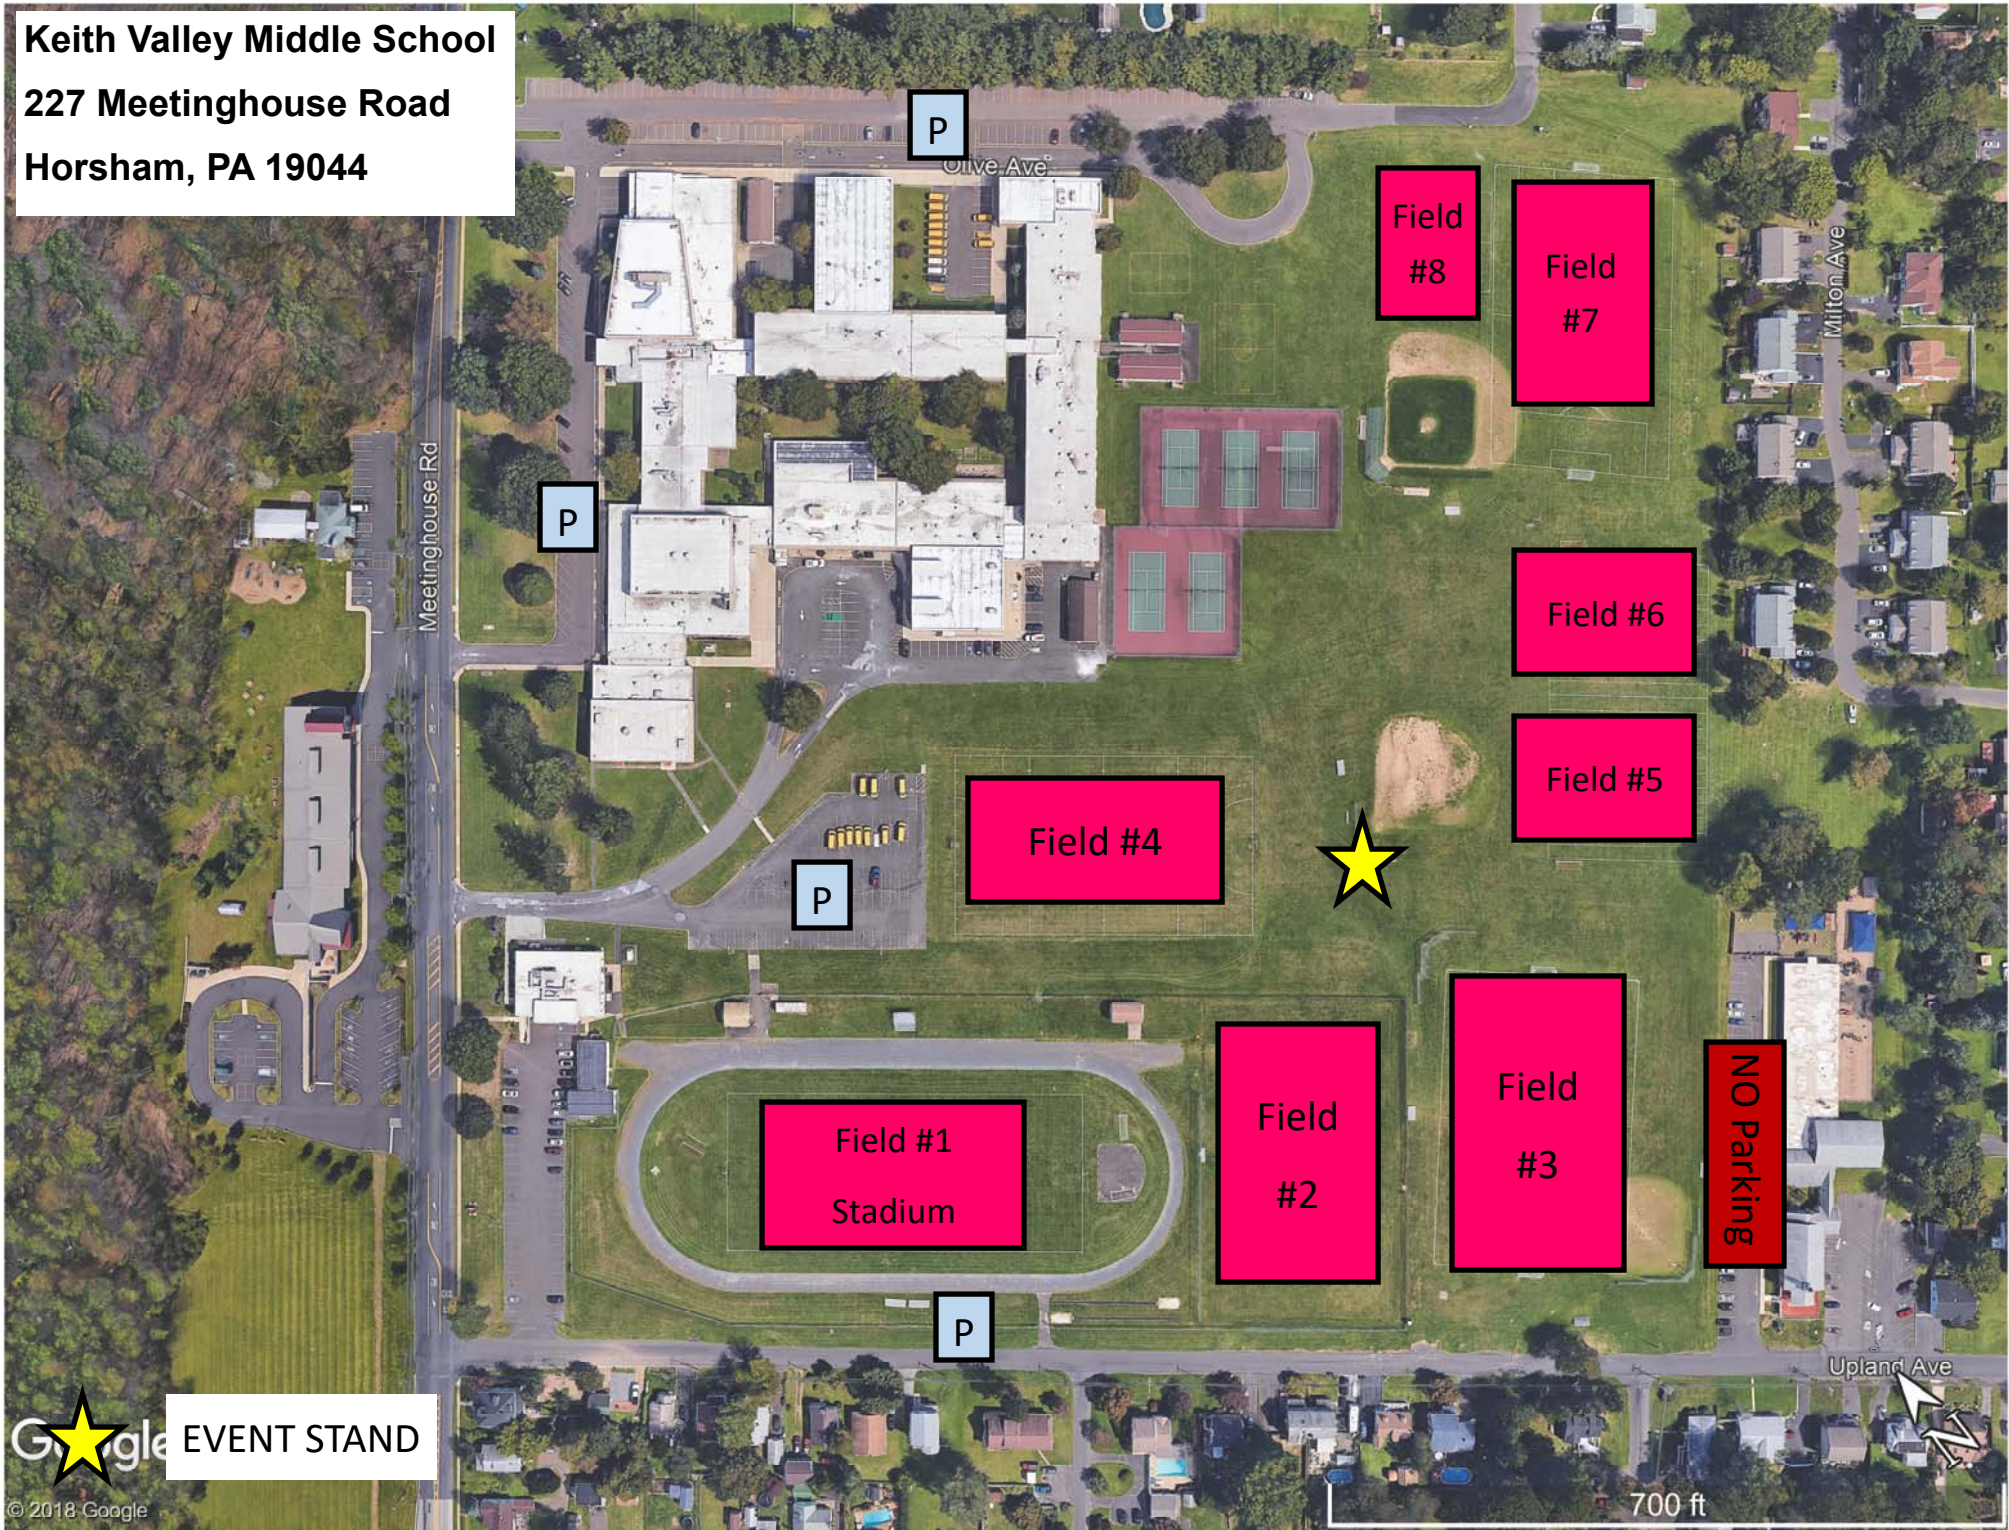

**Keith Valley Middle School**  
**227 Meetinghouse Road**  
**Horsham, PA 19044**

 **EVENT STAND**